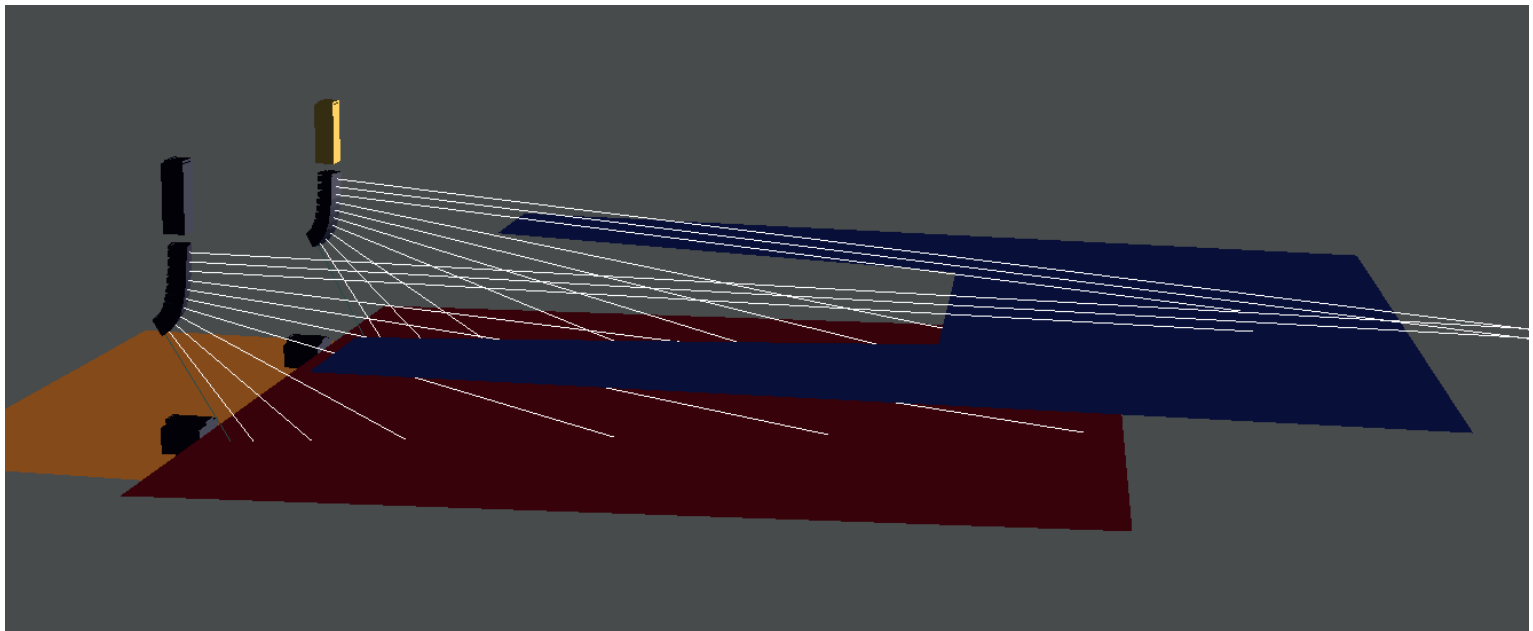

ACTE 3 SYSTEM ANGLE