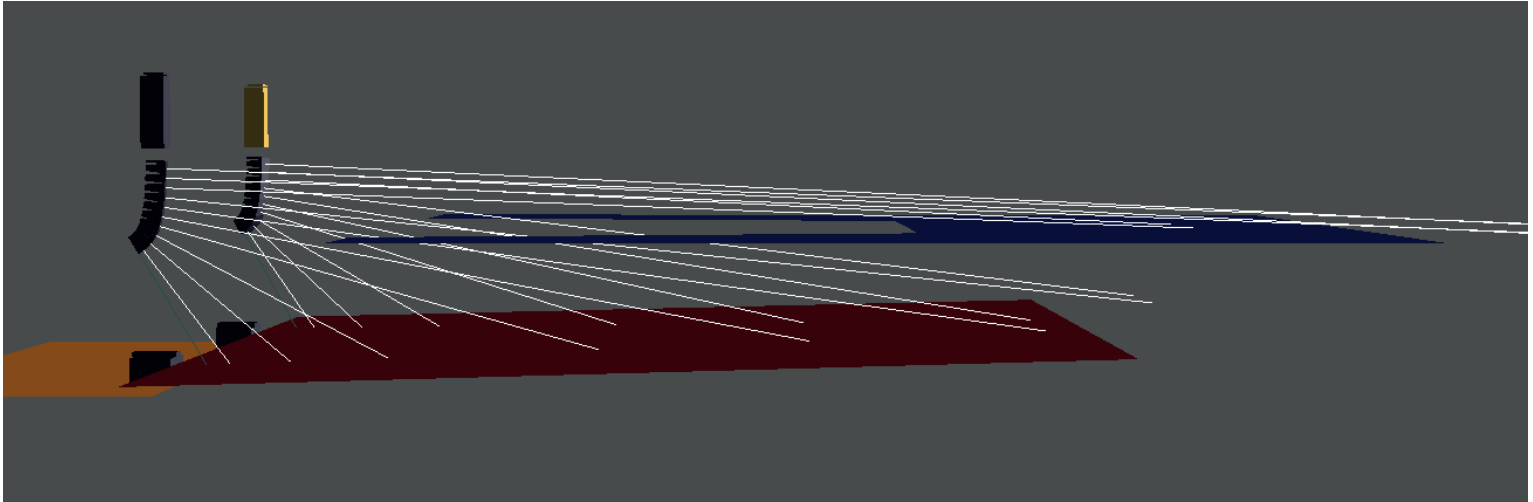

ACTE 3 SYSTEM ANGLE