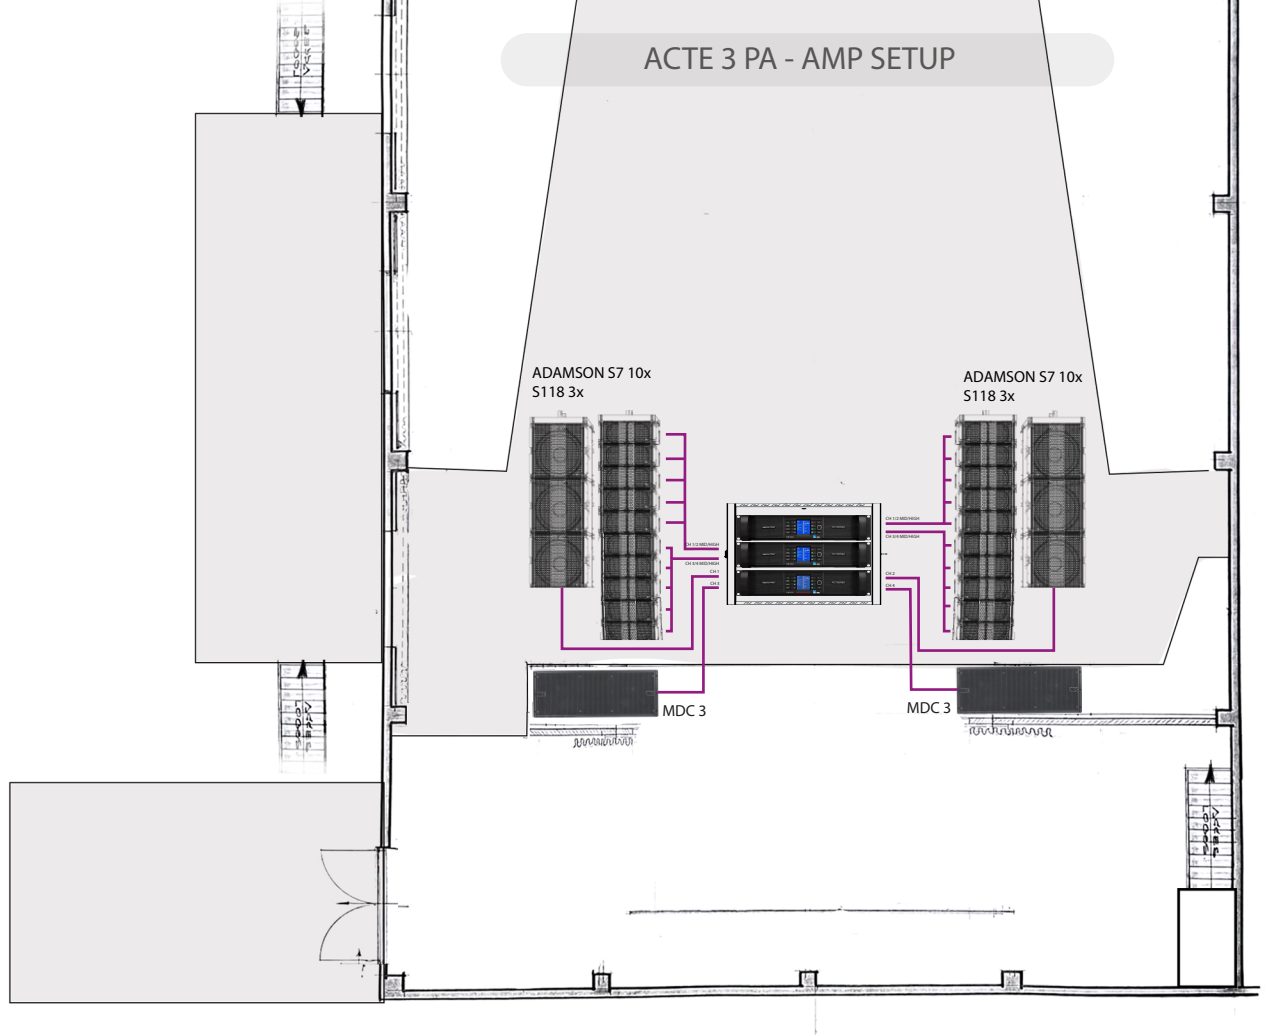

ACTE 3 PA - AMP SETUP