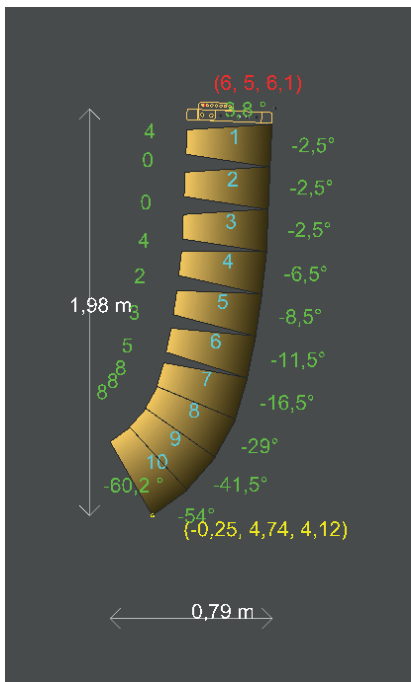

ACTE 3 SYSTEM ANGLE